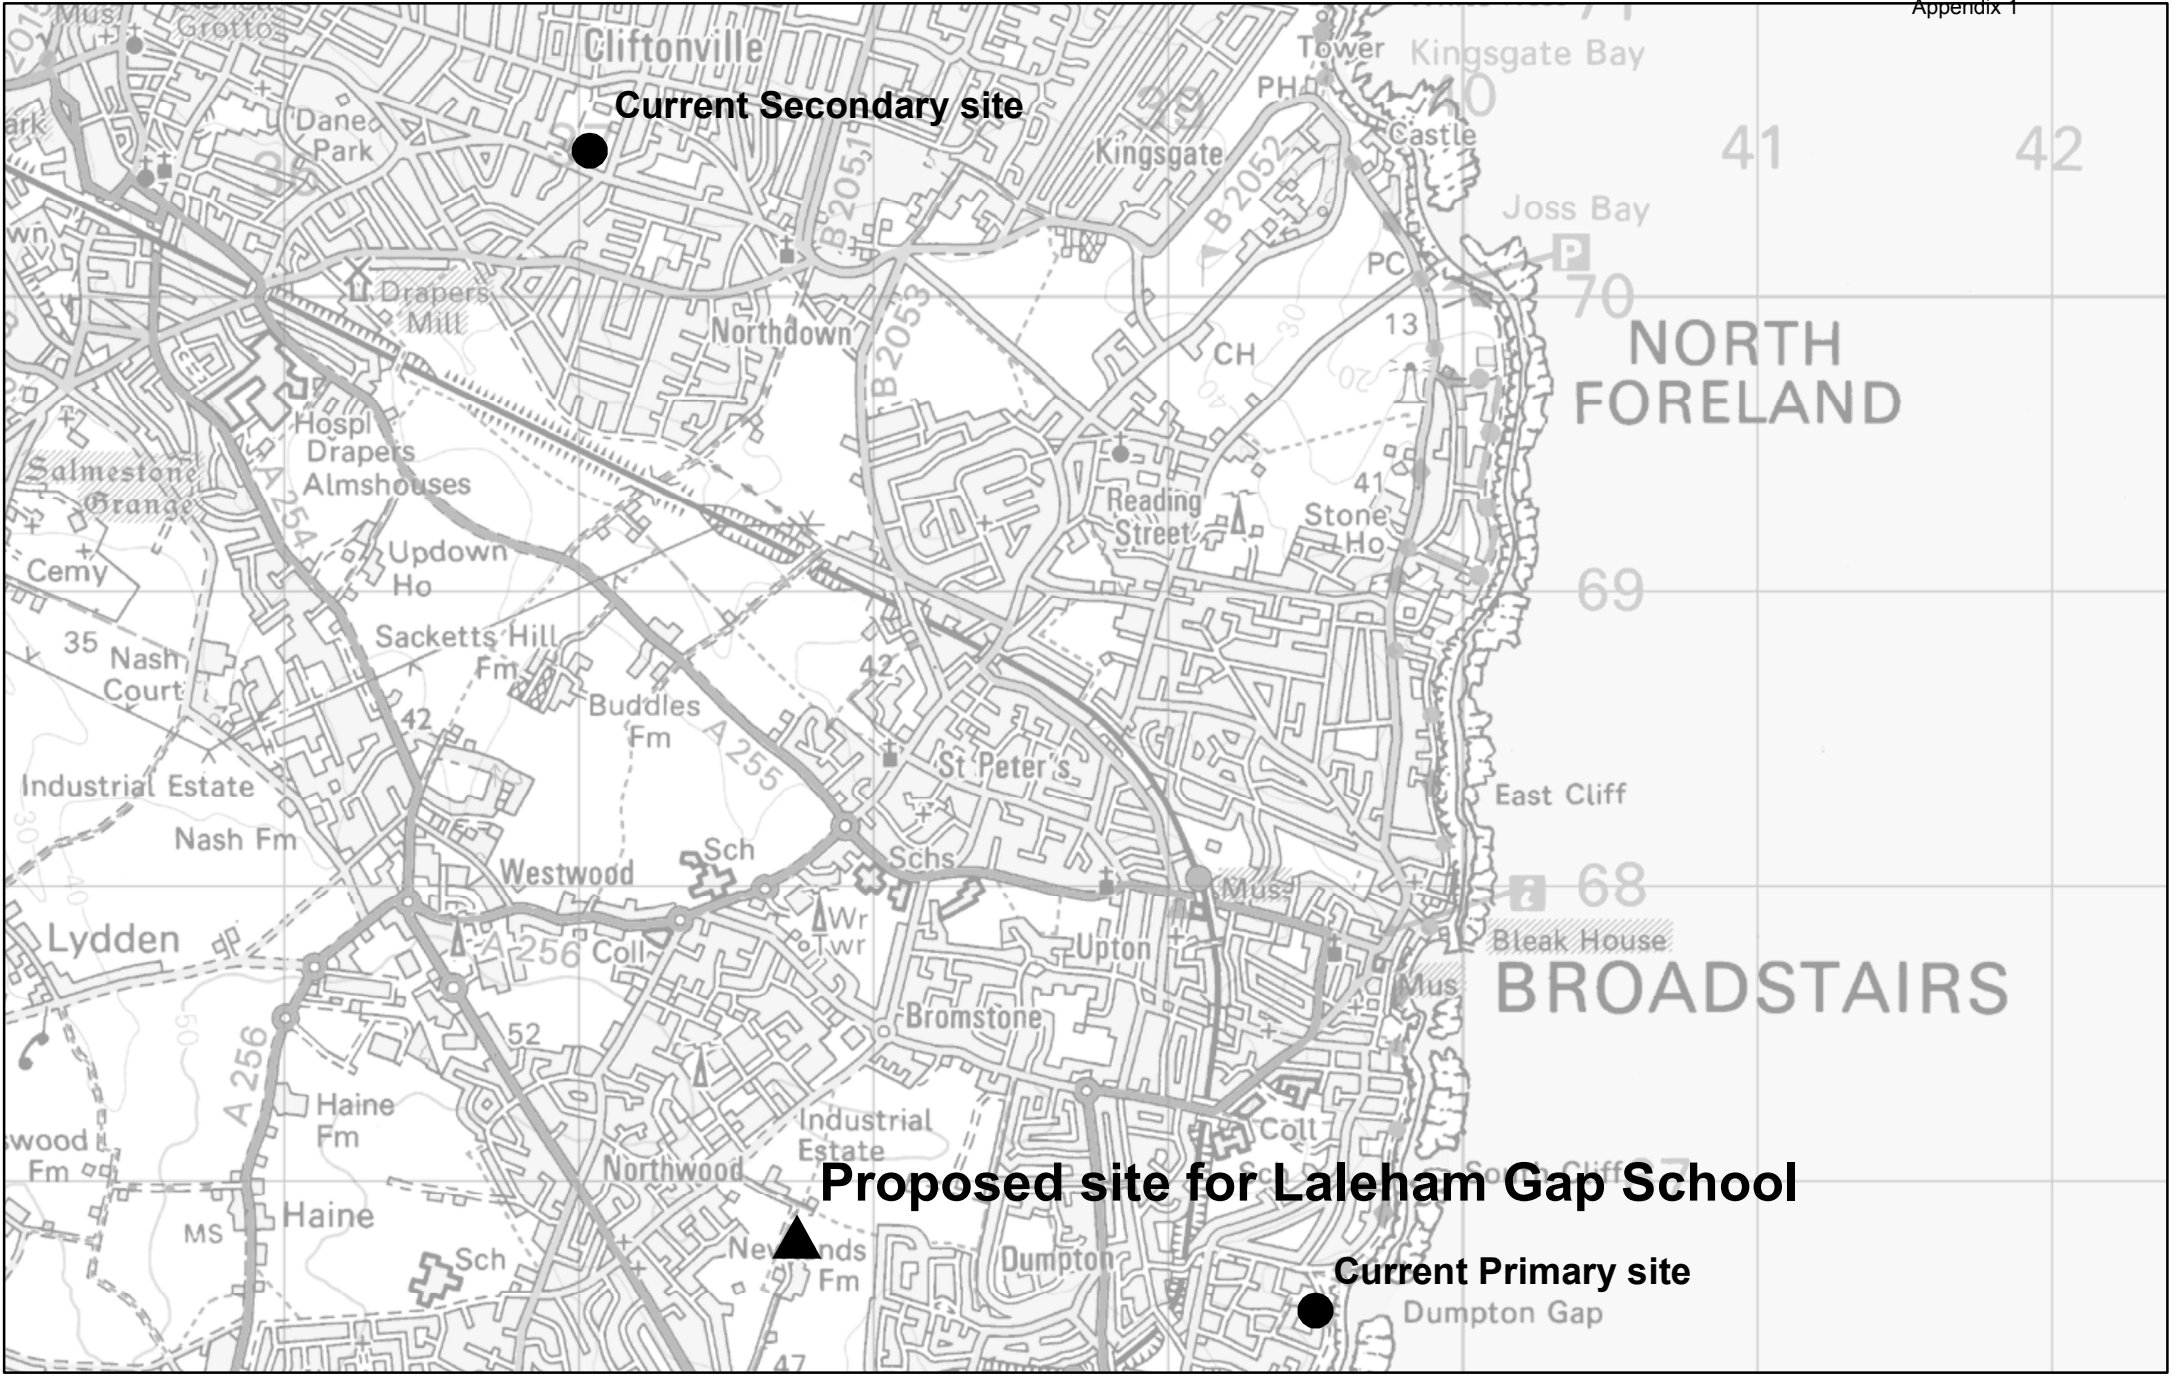

Map showing the current sites and proposed future site for Laleham Gap School

Based upon the Ordnance Survey mapping with the permission of the Controller of Her Majesty's Stationery Office (C) Crown Copyright. Unauthorised reproduction infringes Crown Copyright and may lead to prosecution or civil proceedings. Kent County Council licence No. 100019238. August 6th, 2009